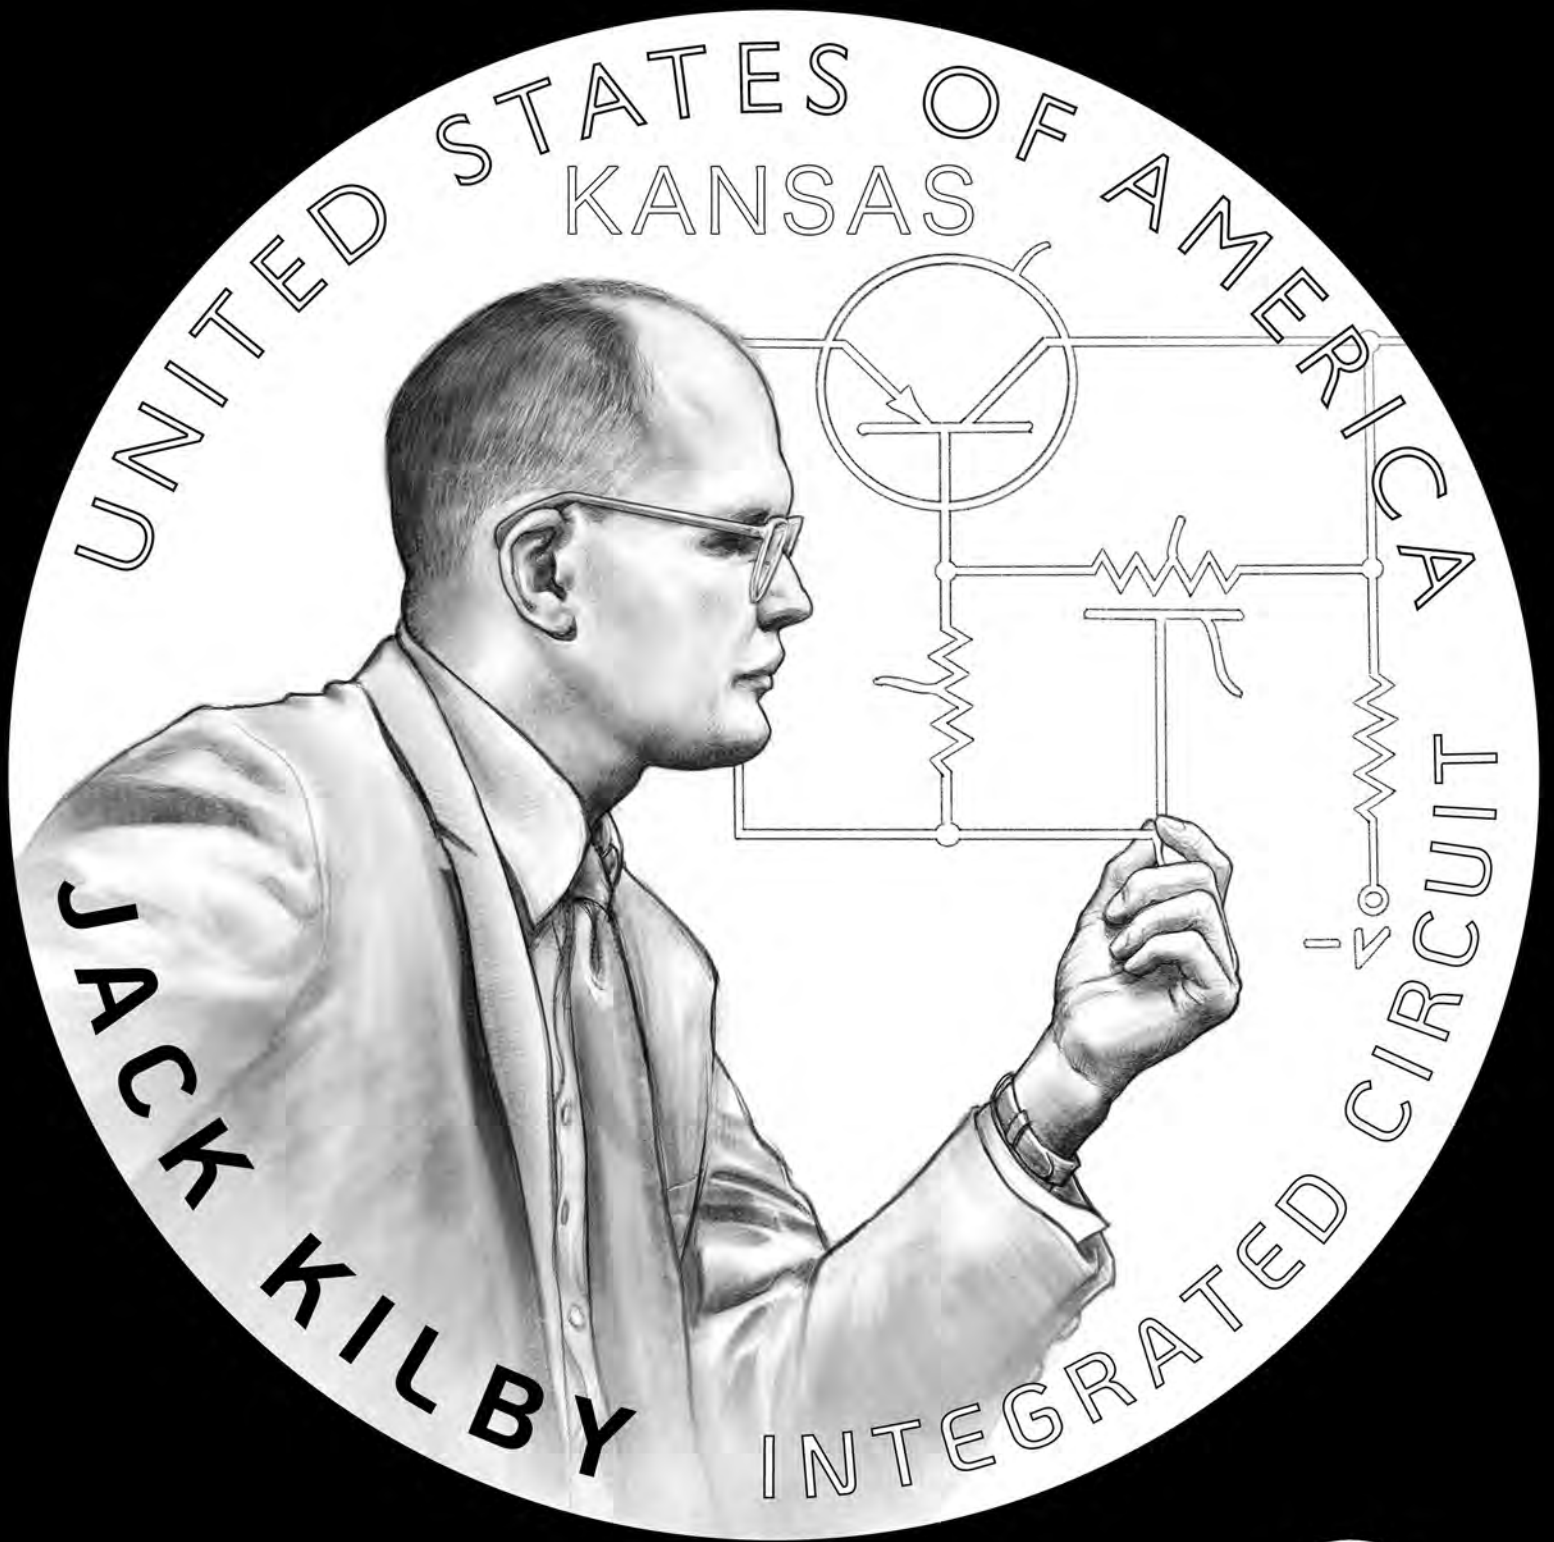

2027 American Innovation
\$1 Coin Program

Kansas
Reverse Candidate Designs

Common Obverse
(Heads Side)

IN GOD
WE TRUST

\$1

PH

JK

Candidate Reverse Designs (Tails Side)

KS-01

KS-02

KS-03

UNITED STATES OF AMERICA

Jack Kilby

INTEGRATED
CIRCUIT

KANSAS

KS-04

KS-05

Integrated Circuit

KS-06

KANSAS

KS-07

KS-08

KS-09

KS-09A