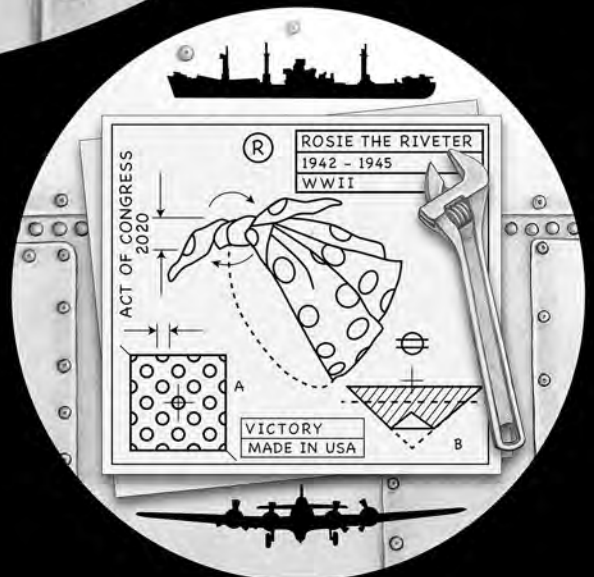

RR-R-02

RR-R-02A

RR-R-03

RR-R-04

RR-R-04A

RR-R-05

RR-R-06

RR-R-07

(R) ROSIE THE RIVETER
1942 - 1945
WWII

ACT OF CONGRESS
2020

A

VICTORY
MADE IN USA

B

RR-R-08

WWII
WOMEN
OF MANY RACES
CAME TOGETHER
TO SAVE OUR
COUNTRY

RR-R-09

WWII
WOMEN
OF MANY RACES
CAME TOGETHER
TO SAVE OUR
COUNTRY

ALL WOMEN OF MANY RACES
WHO CAME TOGETHER
TO SAVE OUR COUNTRY
DURING WWII

RR-R-10

ALL WOMEN OF MANY RACES
WHO CAME TOGETHER
TO SAVE OUR COUNTRY
DURING WWII