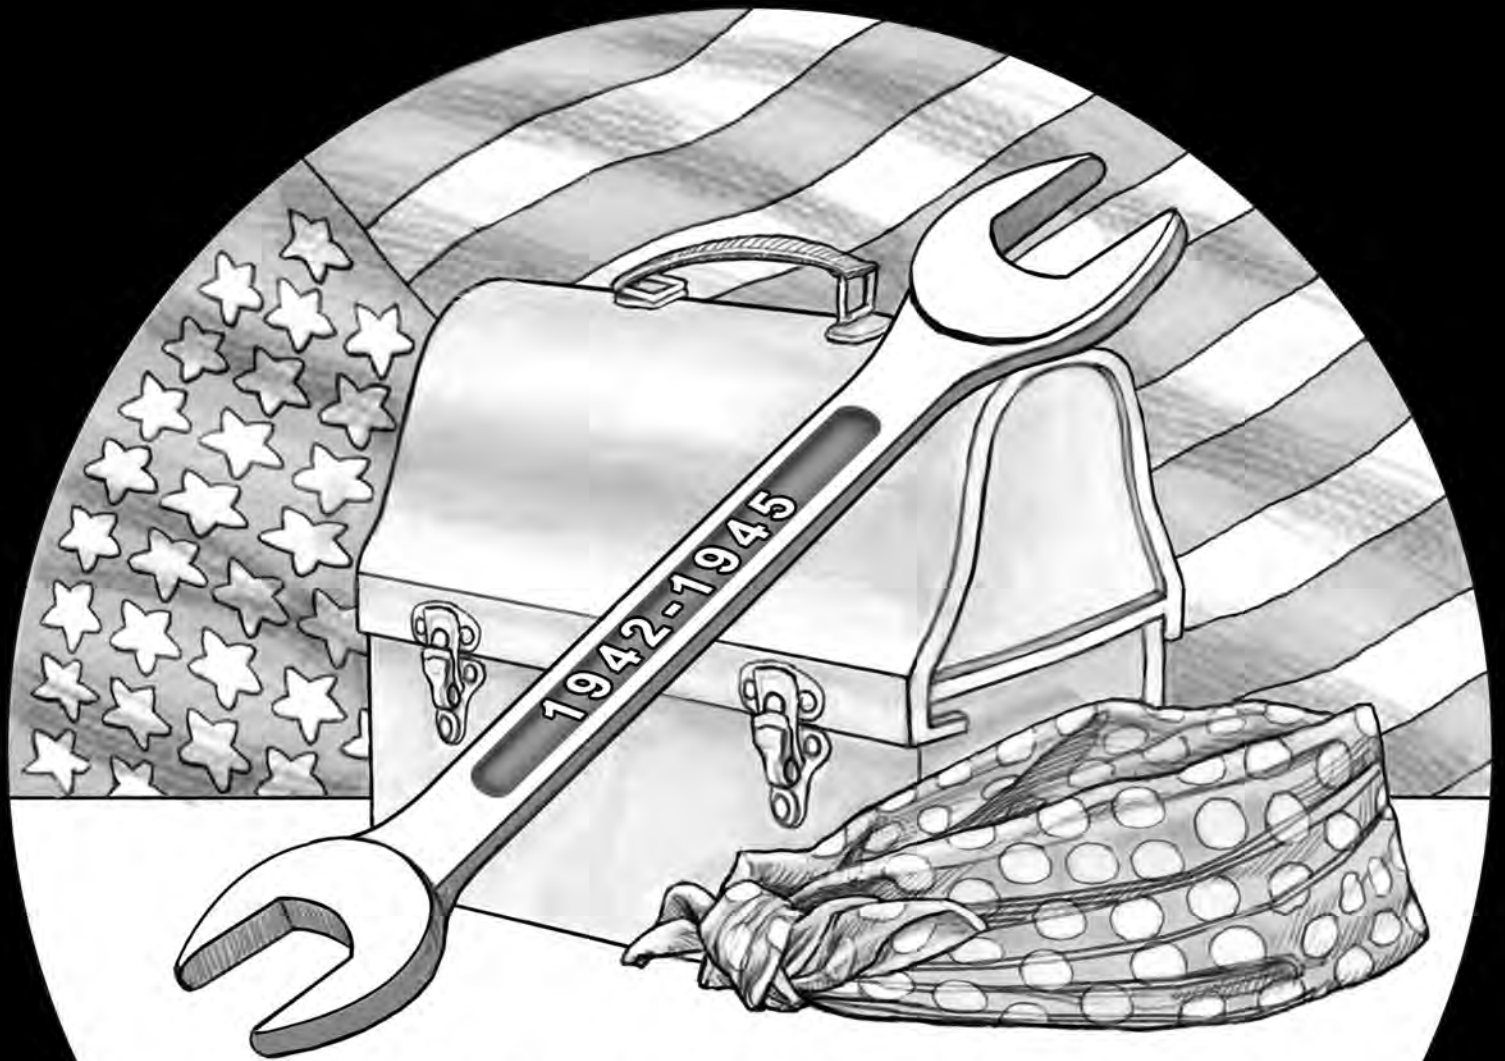

ALL WOMEN OF MANY RACES
WHO CAME TOGETHER
TO SAVE OUR COUNTRY
DURING WWII

RR-R-10