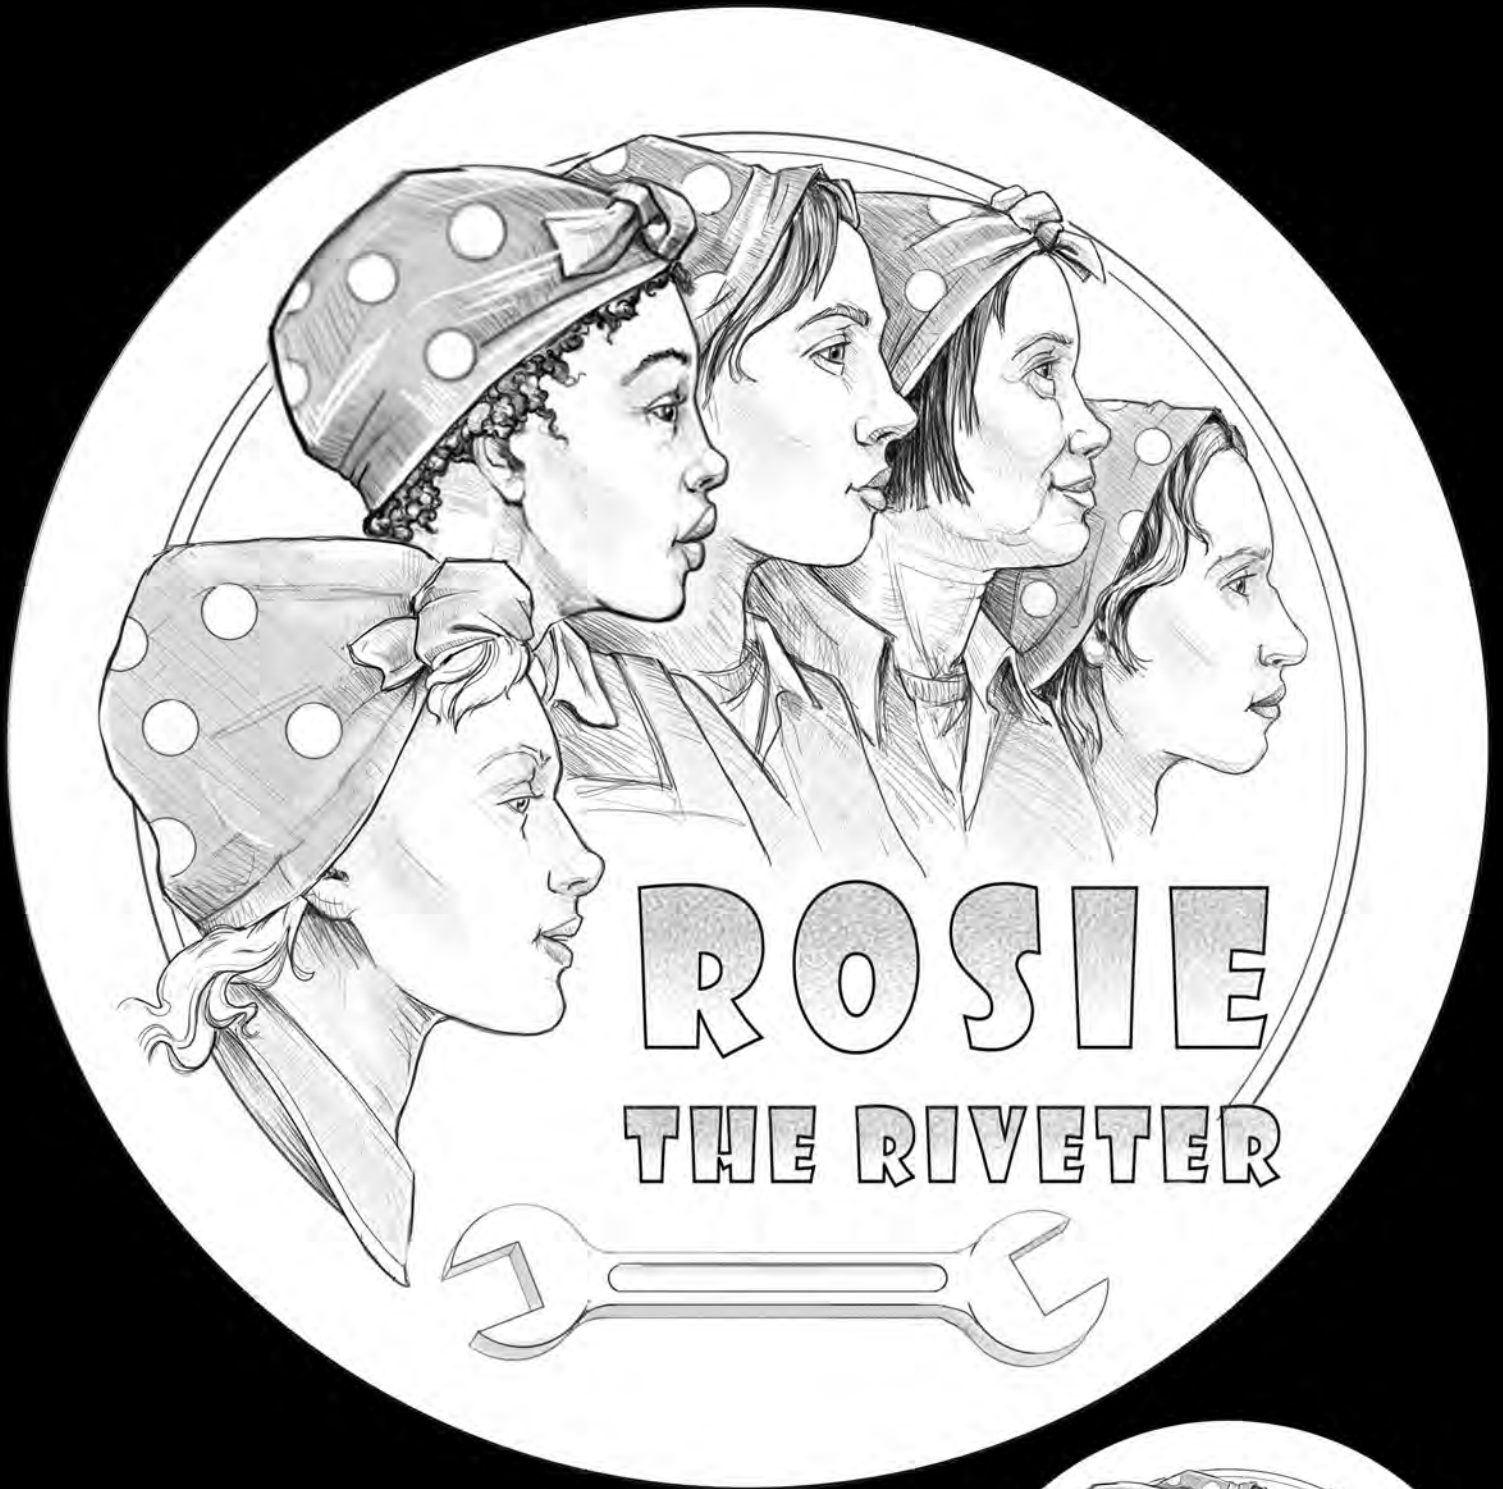

Rosie the Riveter
Congressional Gold Medal
Candidate Portfolio

Candidate Obverse Designs

RR-O-01

HONORING
ROSIE THE
RIVETER

ALL WOMEN OF
MANY RACES WHO
CAME TOGETHER TO
CARRY OUR NATION
DURING
WWII

RR-O-01A