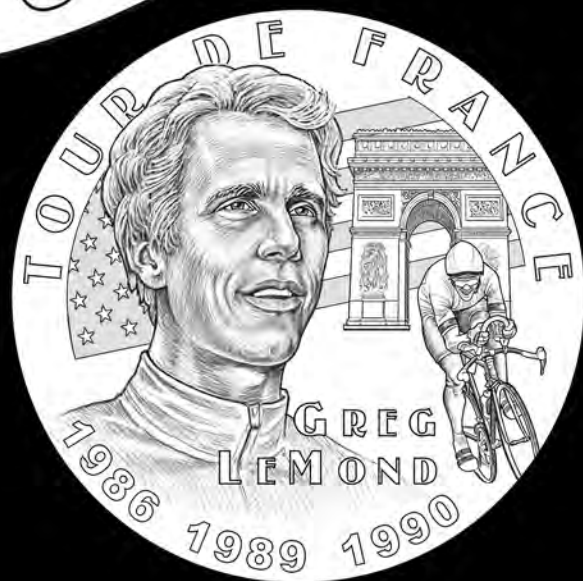

Greg LeMond
Congressional Gold Medal
Candidate Designs

Greg LeMond
Congressional Gold Medal
Obverse Designs

GL-O-03

GL-O-04

GL-O-05

GL-O-06

GL-O-09

TOUR DE FRANCE
GREG LEMOND

1986
1989
1990

GL-O-11

TOUR DE FRANCE
GREG LEMOND

1986
1989
1990

Greg LeMond
Congressional Gold Medal
Reverse Designs

GL-R-01

GL-R-02

GL-R-03