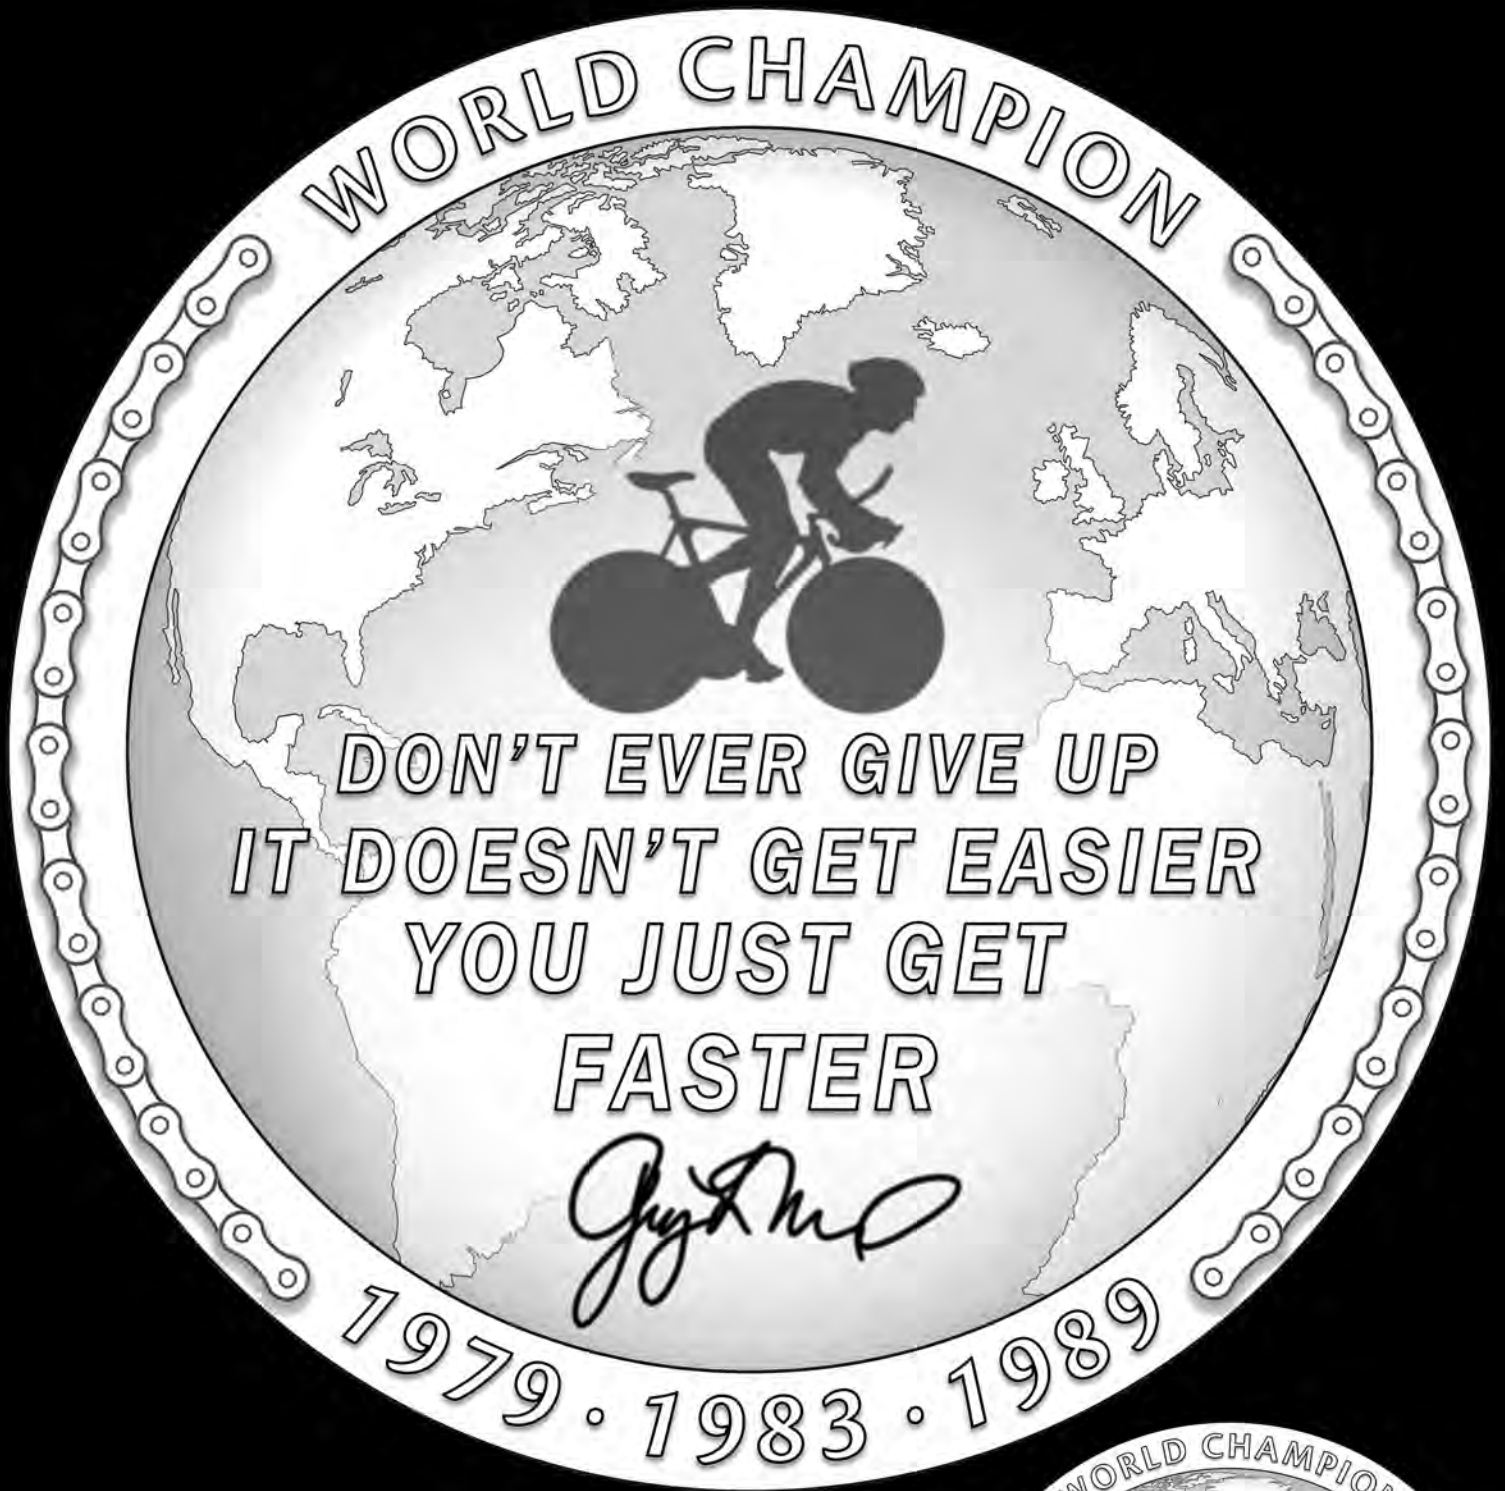

Greg LeMond
Congressional Gold Medal
Candidate Designs

Greg LeMond
Congressional Gold Medal
Obverse Designs

GL-O-03

GL-O-04

GL-O-05

GL-O-06

GL-O-09

TOUR DE FRANCE
GREG LEMOND

1986
1989
1990

GL-O-11

TOUR DE FRANCE
GREG LEMOND

1986
1989
1990

Greg LeMond
Congressional Gold Medal
Reverse Designs

GL-R-01

GL-R-02

GL-R-03