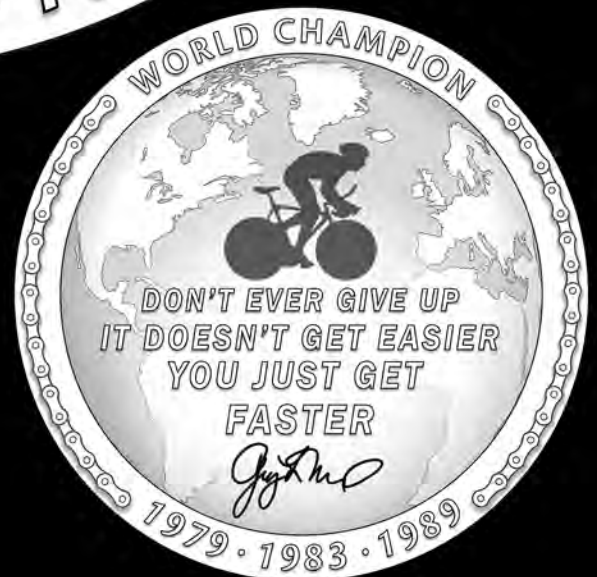

1986
1989
1990

GL-O-11

TOUR DE FRANCE
GREG LEMOND

1986
1989
1990

Greg LeMond
Congressional Gold Medal
Reverse Designs

GL-R-01

GL-R-02

GL-R-03